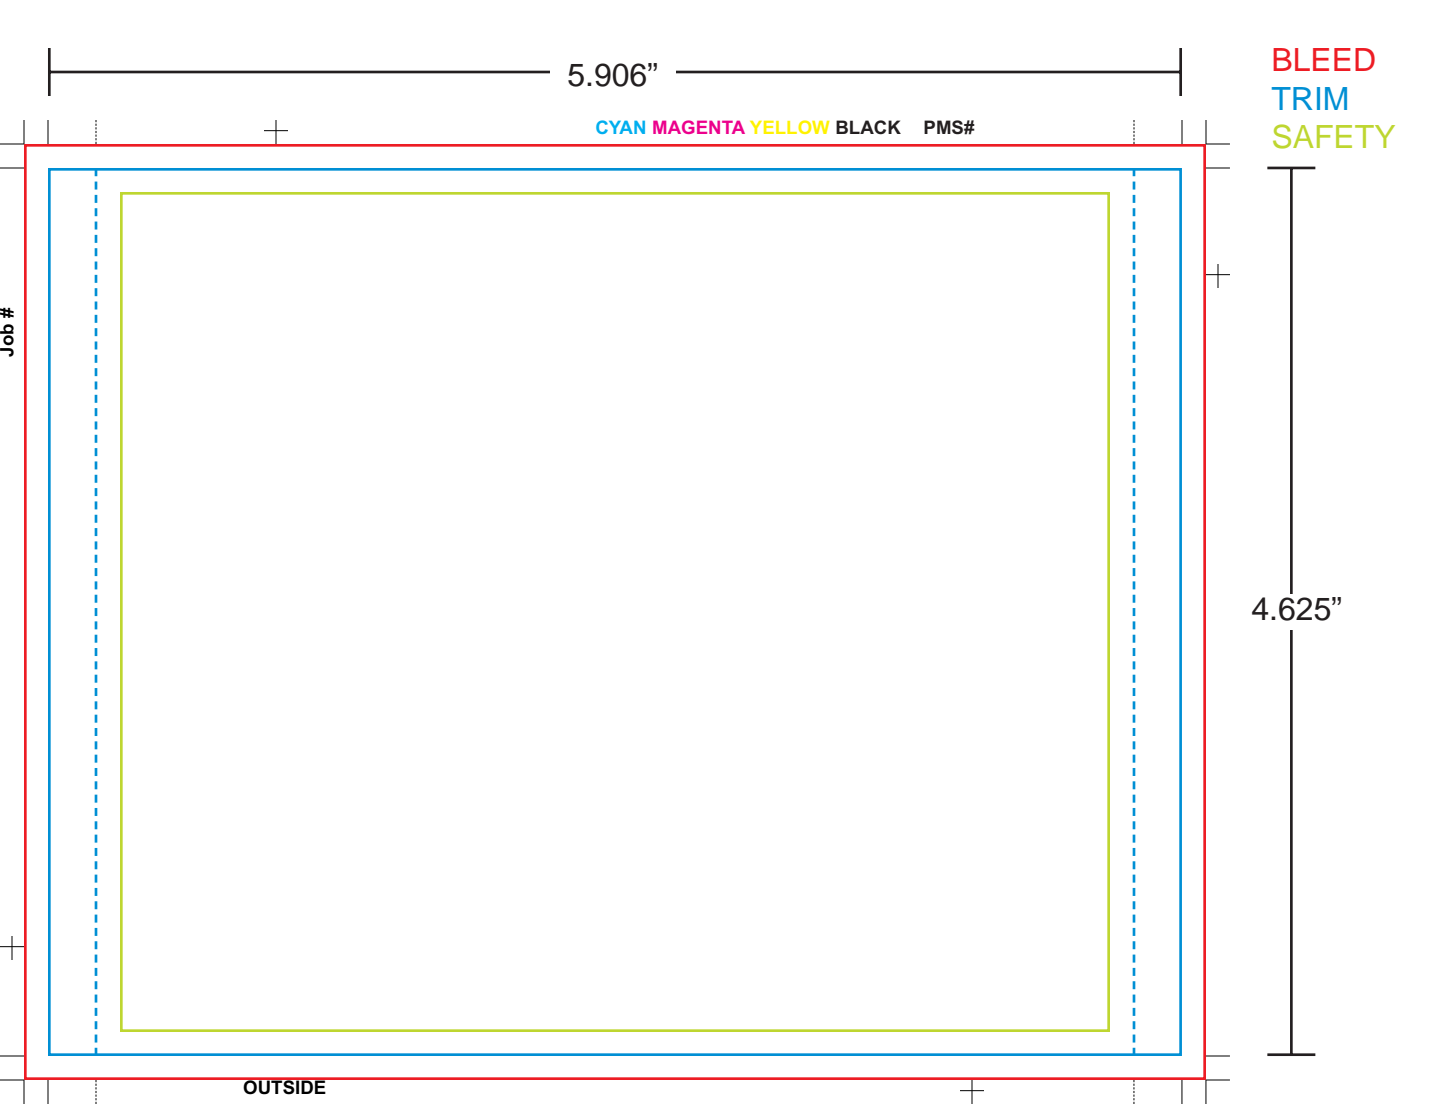

5.906"

BLEED
TRIM
SAFETY

CYAN MAGENTA YELLOW BLACK PMS#

4.625"

Job #

OUTSIDE

5.906"

CYAN MAGENTA YELLOW BLACK PMS#

BLEED
TRIM
SAFETY

4.625"

CLEAR TRAY AREA

INSIDE

Job #